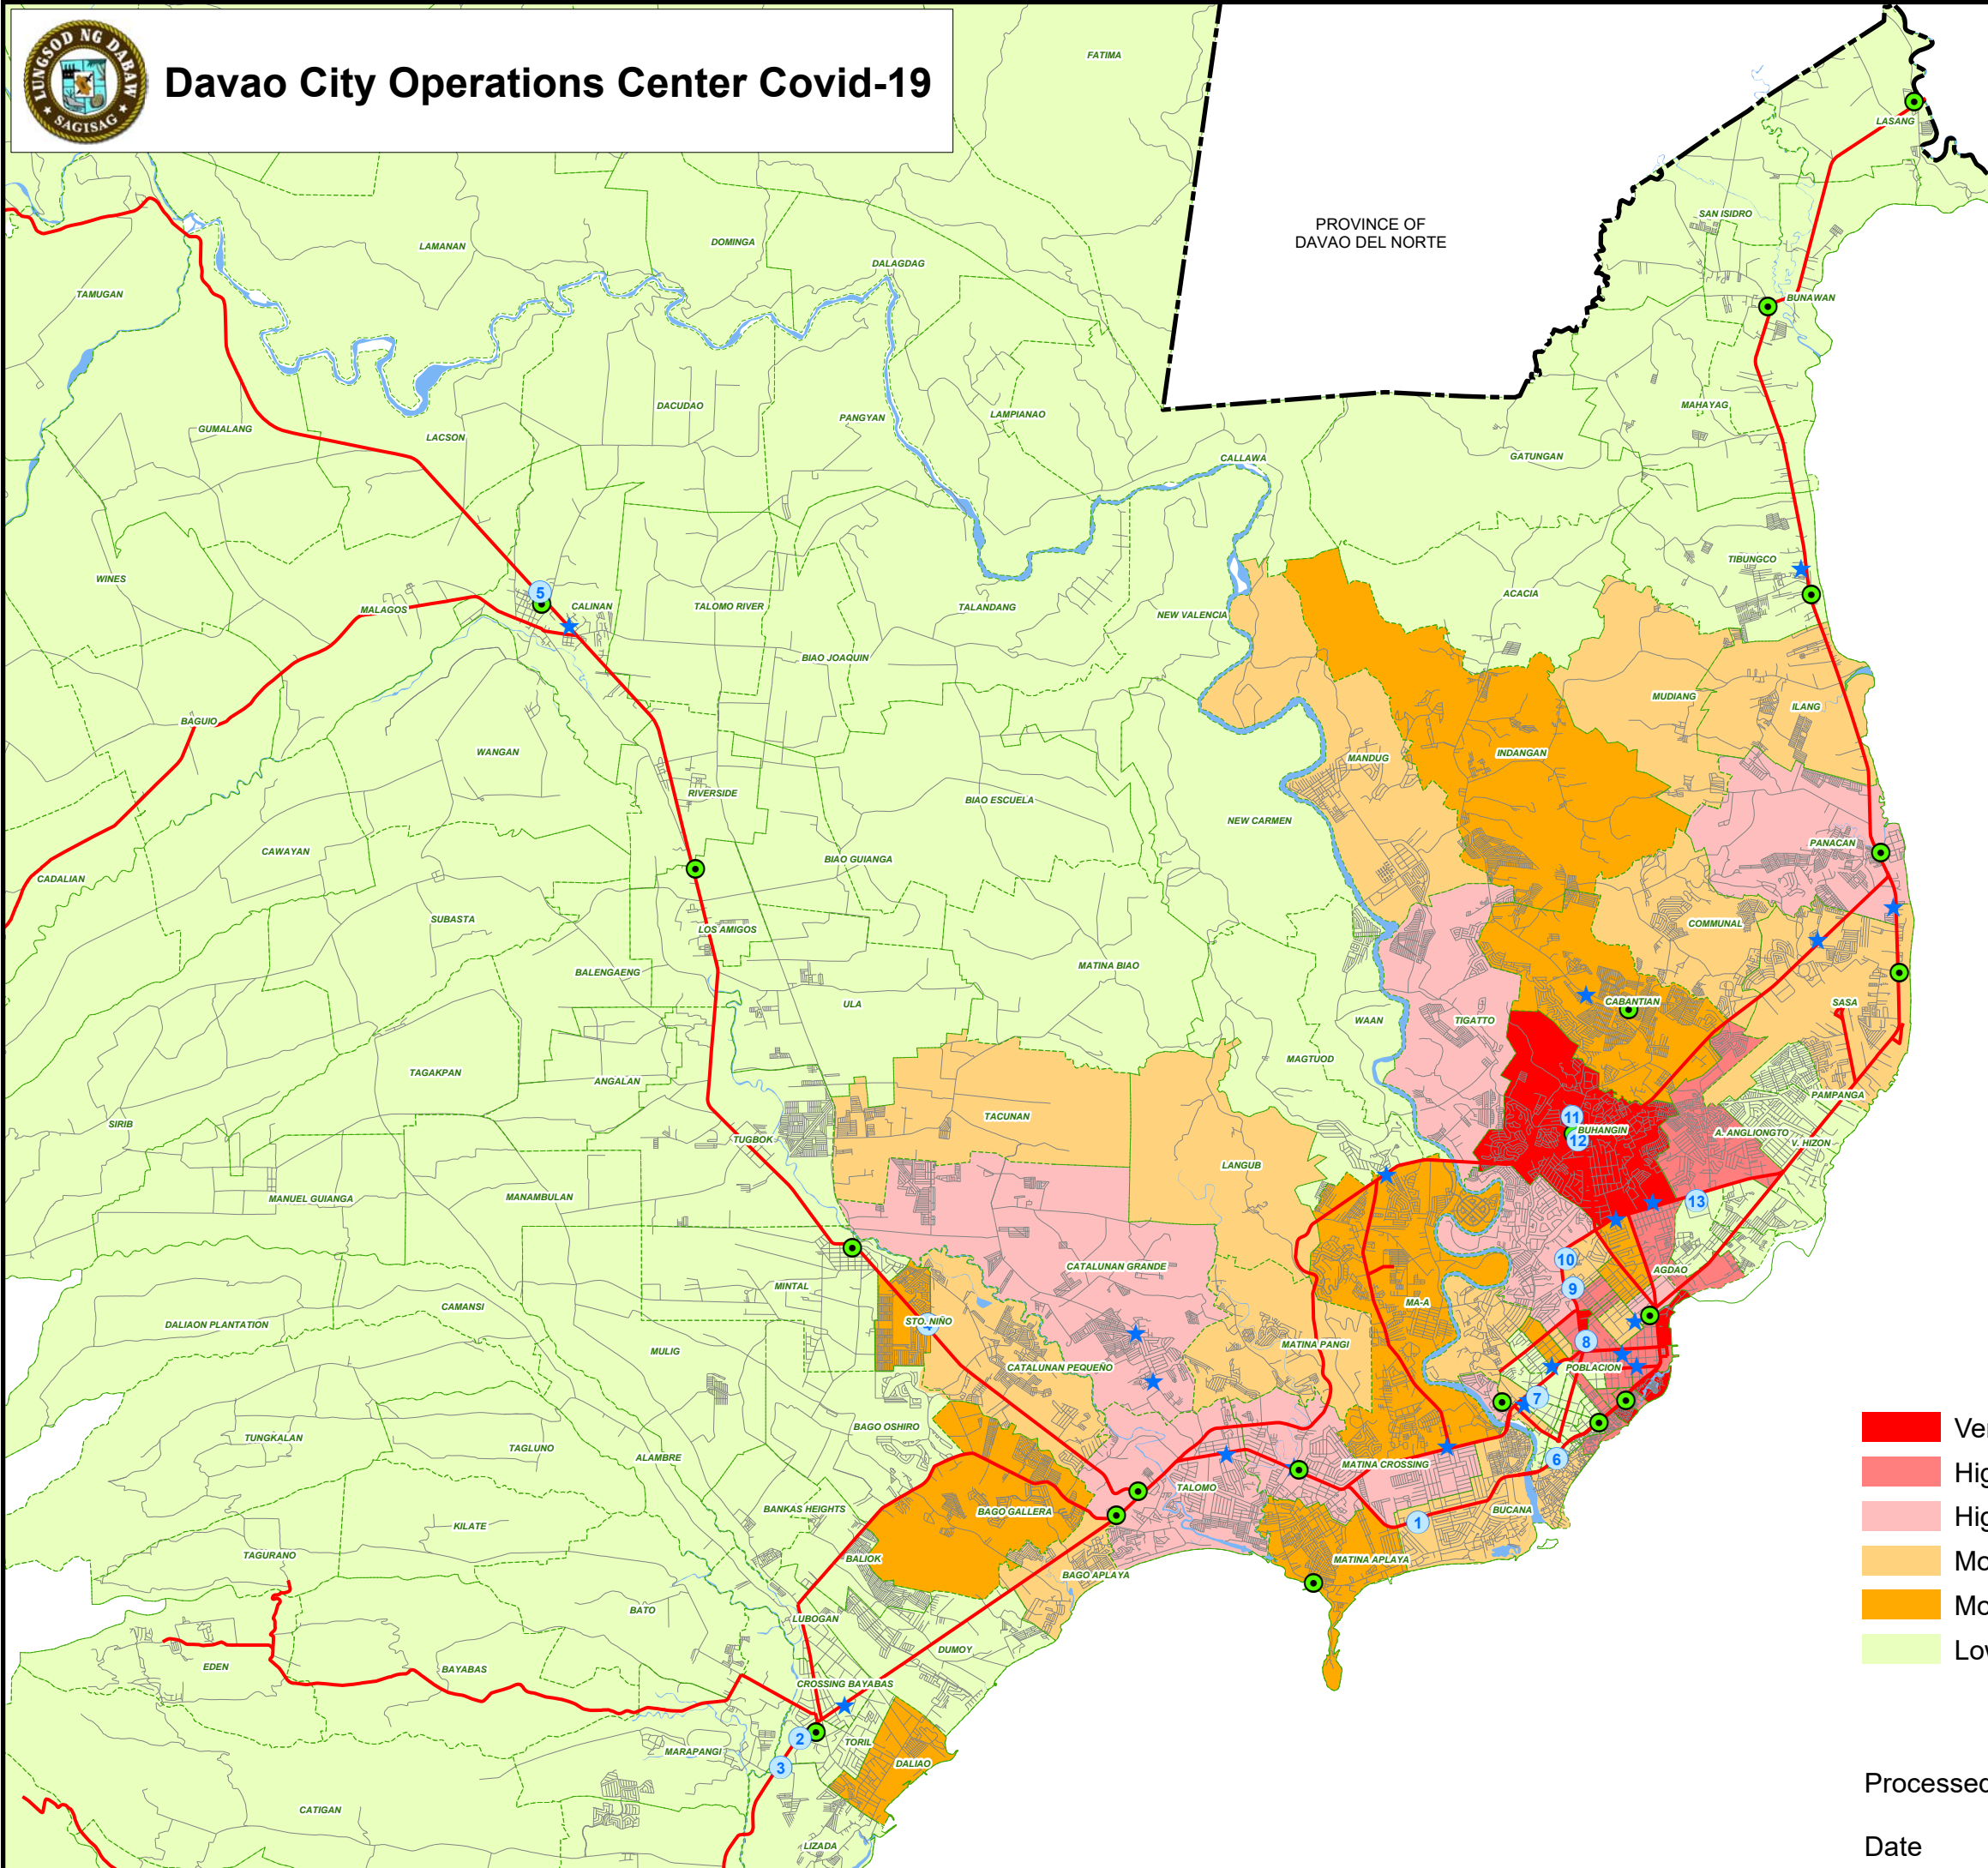

Davao City Operations Center Covid-19

COVID-19 RISK ASSESSMENT MAP

Legend

- National Road
- City/Barangay Road
- Davao City Boundary
- Barangay Boundary
- Major Rivers
- Shoreline
- ★ Supermarkets
- Public/Private Markets

No	NAME
1	SM CITY
2	GAISANO MALL
3	GAISANO GRAND TORIL
4	GAISANO CAPITAL
5	GAISANO GRAND
6	FELCRIS CENTRALE
7	GAISANO SOUTH CITI MALL
8	GAISANO MALL OF DAVAO
9	NCCC MALL VICTORIA PLAZA
10	ABREEZA MALL
11	NCCC MALL
12	GAISANO GRAND CITYGATE MALL
13	SM LANANG PREMIER

- Very High Risk
- High Risk (due to neighboring Very High Risk barangay)
- High Risk
- Moderate Risk (due to neighboring High Risk barangay)
- Moderate Risk
- Low Risk

Processed by: City Planning and Development Coordinator Office
 Geographic Information System (GIS) Unit
 Date : May 13, 2020

Attack Rate Per 1K Population = 2

Surrounding Barangays of Very High Risk Barangays

Moderate Risk

150 ≤ Population Density > 0, Active Cases ≥ 3

800 ≤ Population Density > 150, 3 < Active Cases > 0

7 < Total Confirmed Cases ≥ 3